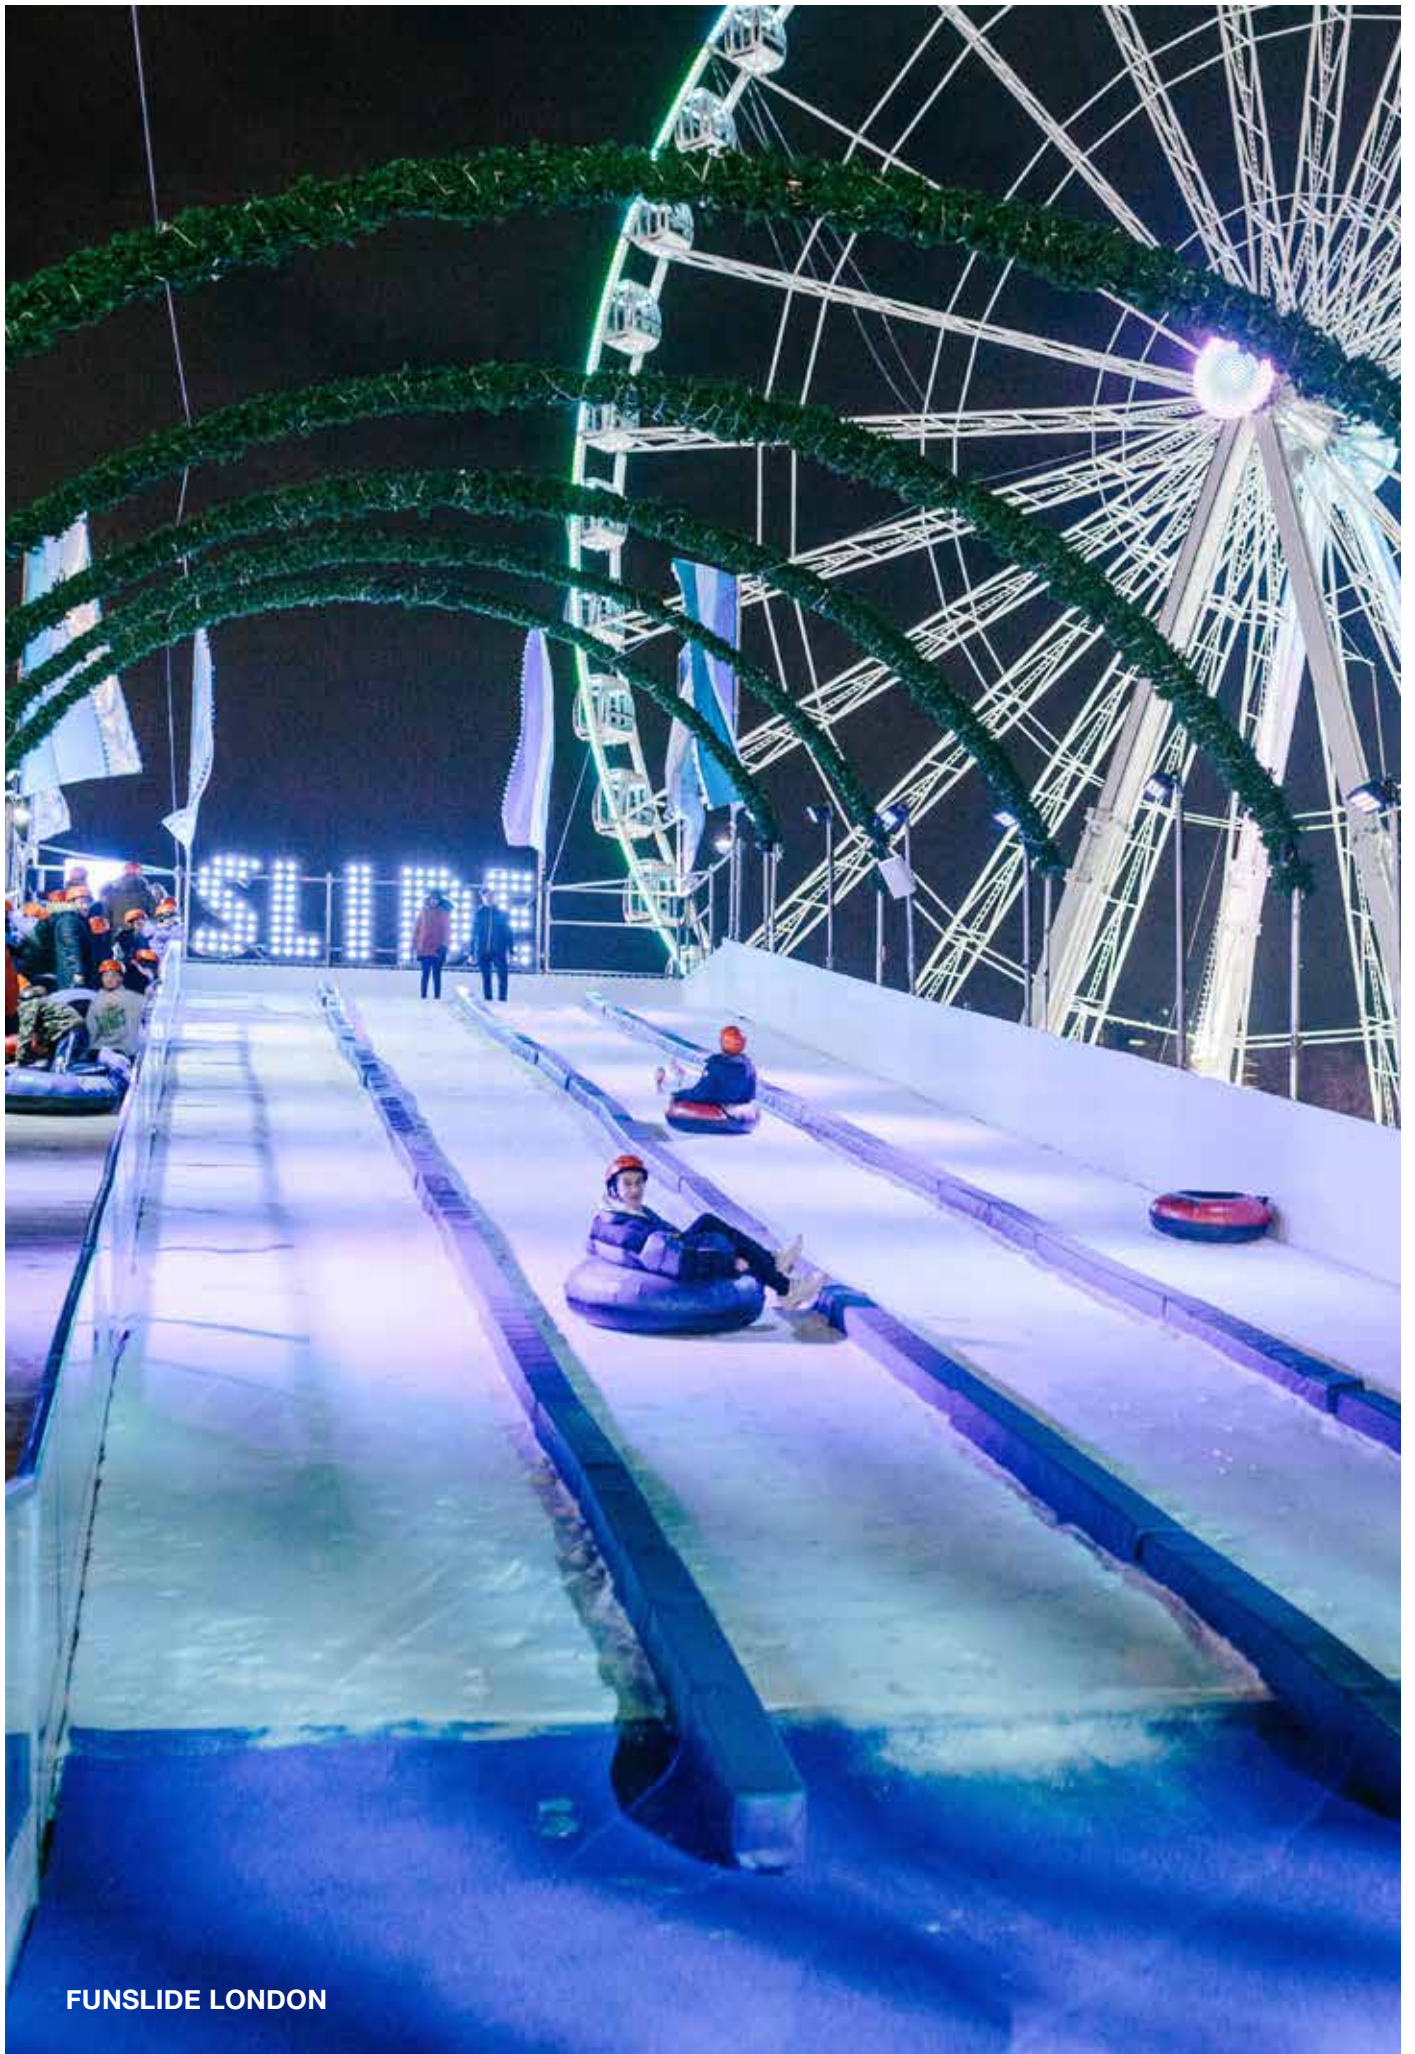

**ICE-WORLD** international  
JOIN THE ICE EXPERIENCE

.....  
**ATTRACT  
MORE  
VISITORS**

with an ice rink  
.....

FUNSLIDE LONDON

# ATTRACT MORE VISITORS WITH AN ICE RINK

Are you looking for sensational activities to attract more visitors to your attraction park or leisure destination? An ice rink is the ultimate crowd-puller that attracts people of all ages for a fun day out and extend their duration at your destination.

Nowadays, visitors are seeking new and unique entertainment experiences. An ice rink fits this purpose in every region. It is the ultimate attraction to create an extra buzz. Especially in regions where low temperatures, ice and snow are rare or non-existing.